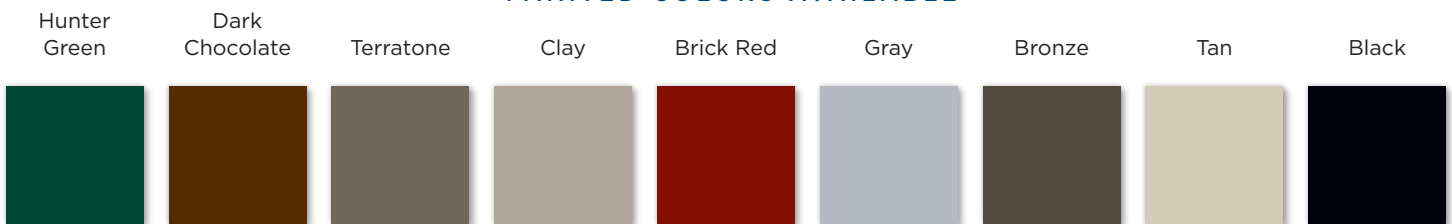

BLACK EXTERIOR PAINT AVAILABLE NOW

Black windows are increasingly popular with homeowners. We are pleased to offer it on these quality Ellison products:

NEW CONSTRUCTION products:

Series 450 DOUBLE HUNG
(Including 455, 460, 465, 451 & 461)

Series 150 SINGLE HUNG
(Including 160, 151, 161 & Operable Shapes)

Series 130 SINGLE HUNG
(Including all Four Frame Types & Operable Shapes)

REPLACEMENT products:

Series 1800 DOUBLE HUNG
(Including Picture Windows and 2 & 3-Lite Sliders)

Series 1300 DOUBLE HUNG
(Including Picture Windows and 2 & 3-Lite Sliders)

Series 312 & 332 SLIDING PATIO DOORS*
*Not available with 4 panel 12' patio doors.

Note: Black exterior paint only, not available on Casement and Awning windows.

PAINTED COLORS AVAILABLE**

Color options can be purchased via WindowWizard with single or double hung, slider and picture window products.
Available with white interior only. Available with 5/8" contoured and SDL grids only.